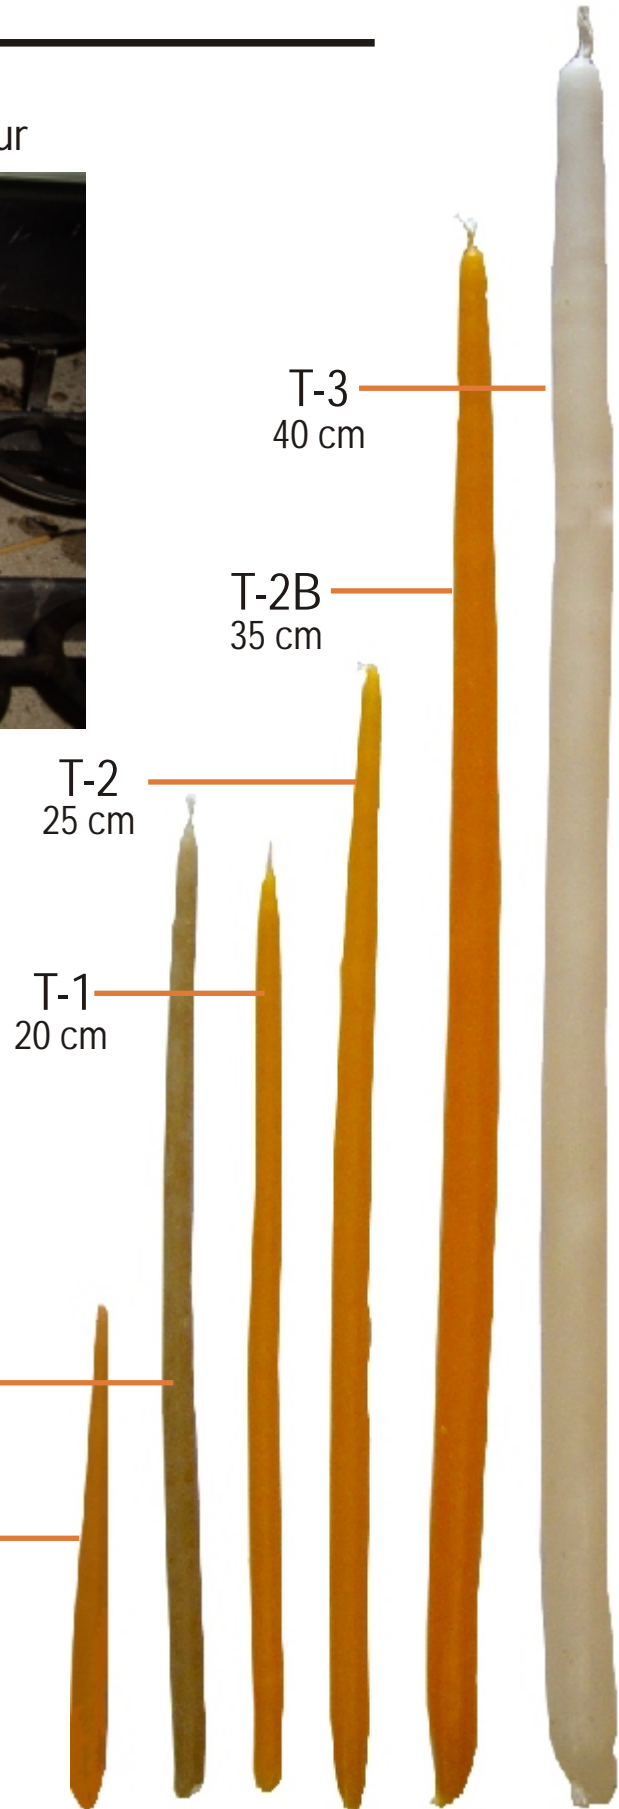

Votive Church tapers

Premium quality, paraffin or beeswax
Variety of sizes. White or yellow colour

Sizes are approximate

T-1-BWX
20 cm
beeswax

T-0
11 cm

Axion Candles
Handmade in Australia